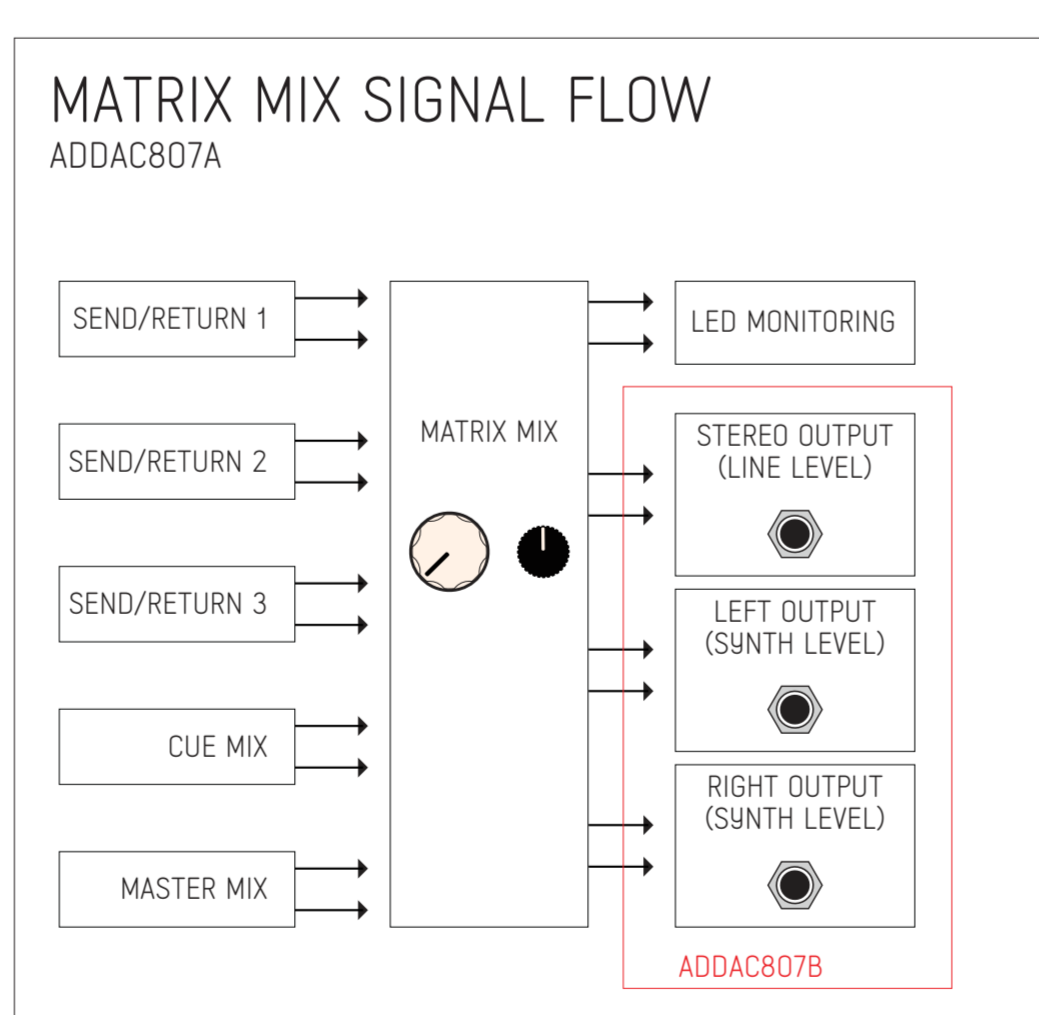

ADDAC807A & ADDAC807B SIGNAL FLOW

ADDAC807A

ADDAC807B

CHANNEL DETAILS

SENDS & RETURNS

MASTER STRIPS

HEADPHONES

ATTENUVERTERS OPERATION