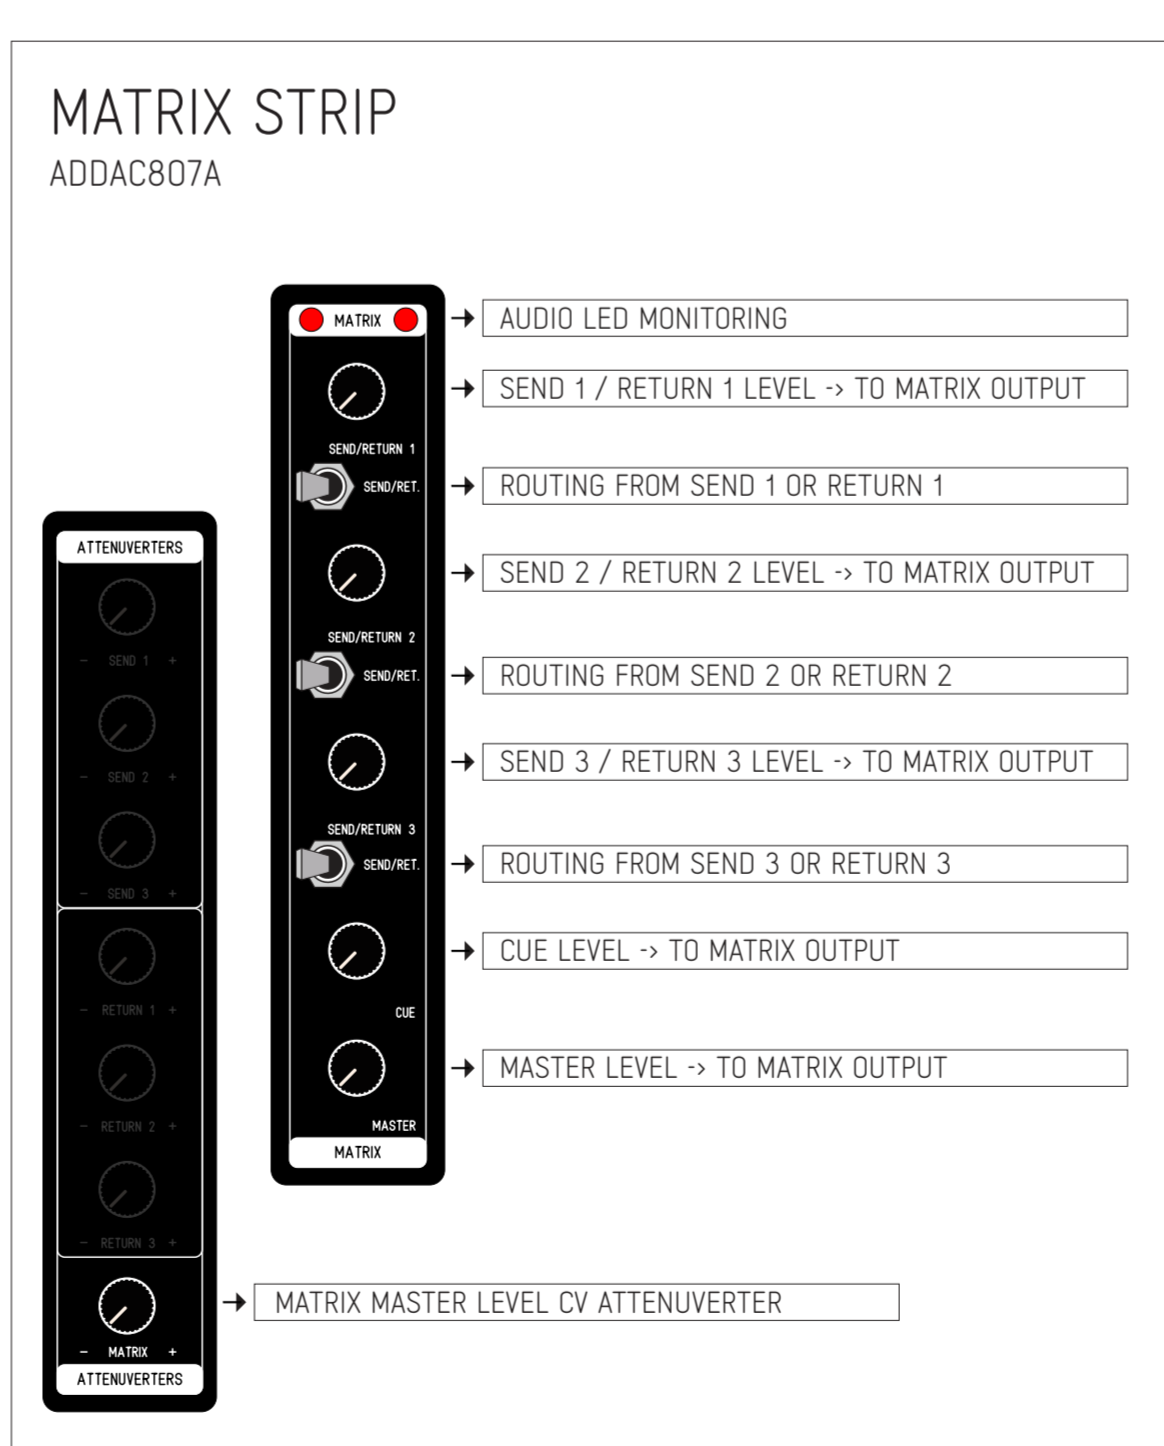

ADDAC807A & ADDAC807B SIGNAL FLOW

ADDAC807A

ADDAC807B

CHANNEL DETAILS

SENDS & RETURNS

MASTER STRIPS

HEADPHONES

ATTENUVERTERS OPERATION