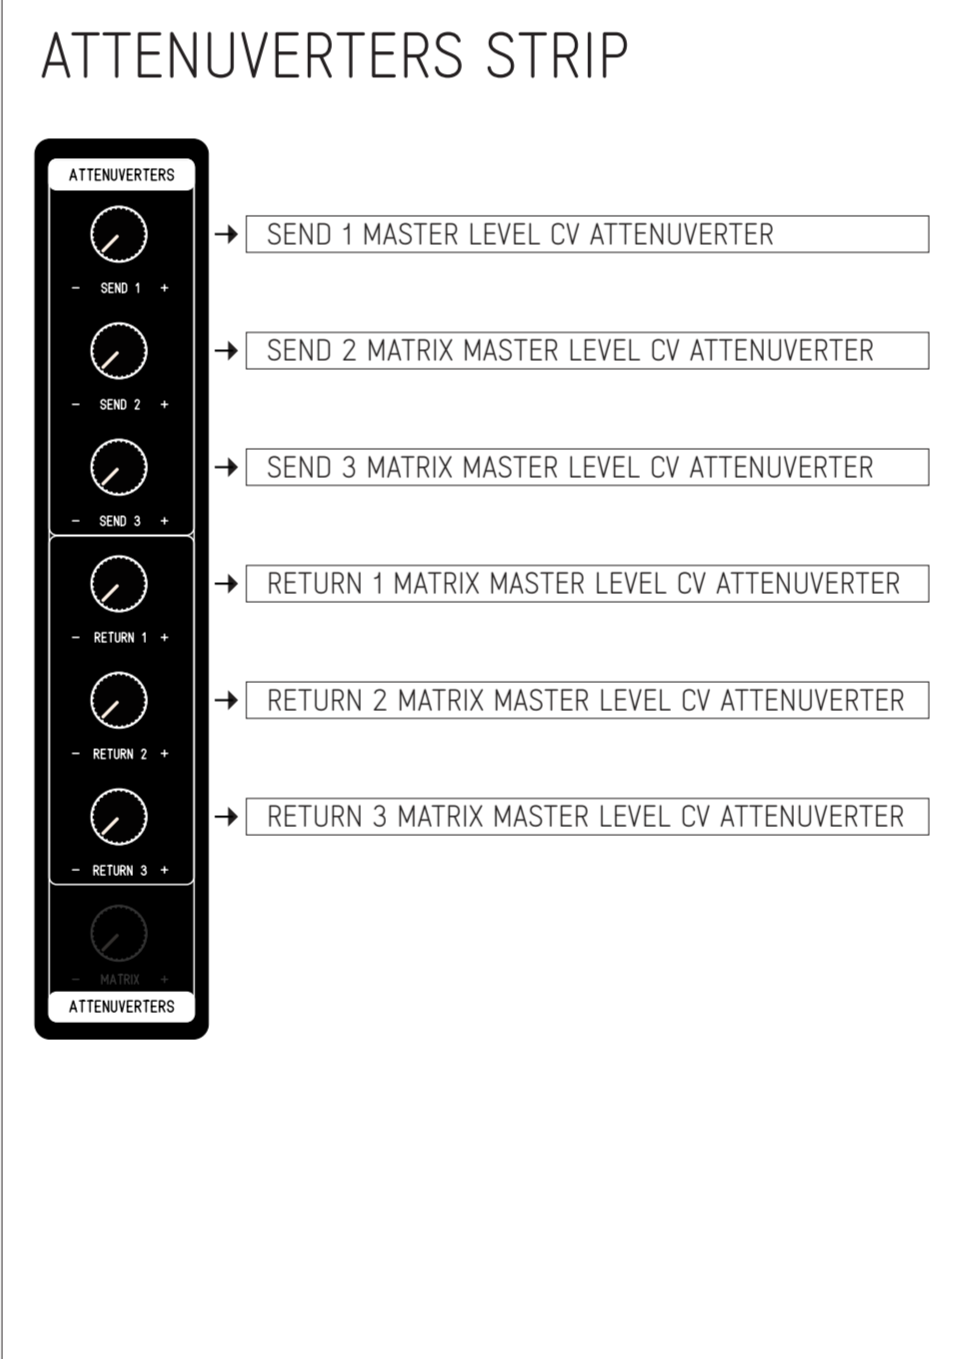

ADDAC807A & ADDAC807B SIGNAL FLOW

ADDAC807A

ADDAC807B

CHANNEL DETAILS

SENDS & RETURNS

MASTER STRIPS

HEADPHONES

ATTENUVERTERS OPERATION