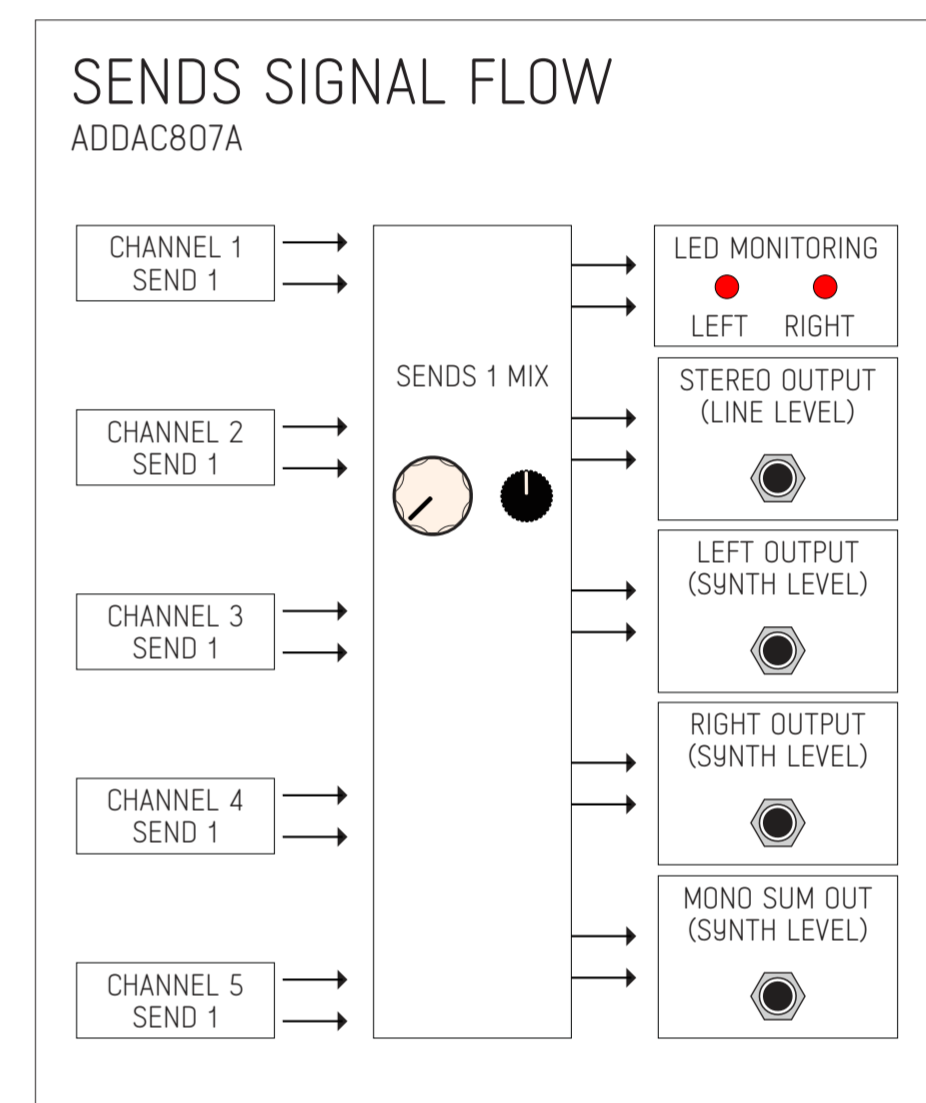

ADDAC807A & ADDAC807B SIGNAL FLOW

ADDAC807A

ADDAC807B

CHANNEL DETAILS

SENDS & RETURNS

MASTER STRIPS

HEADPHONES

ATTENUVERTERS OPERATION