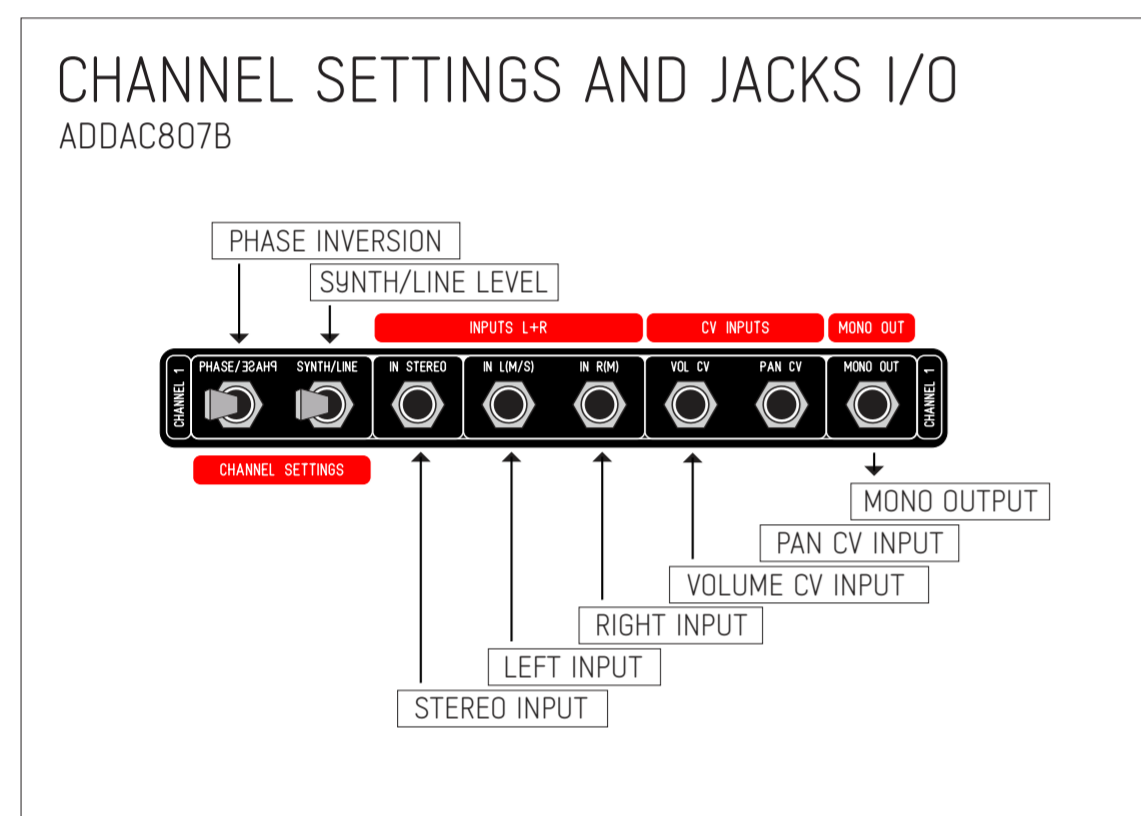

ADDAC807A & ADDAC807B SIGNAL FLOW

ADDAC807A

ADDAC807B

CHANNEL DETAILS

SENDS & RETURNS

MASTER STRIPS

HEADPHONES

ATTENUVERTERS OPERATION