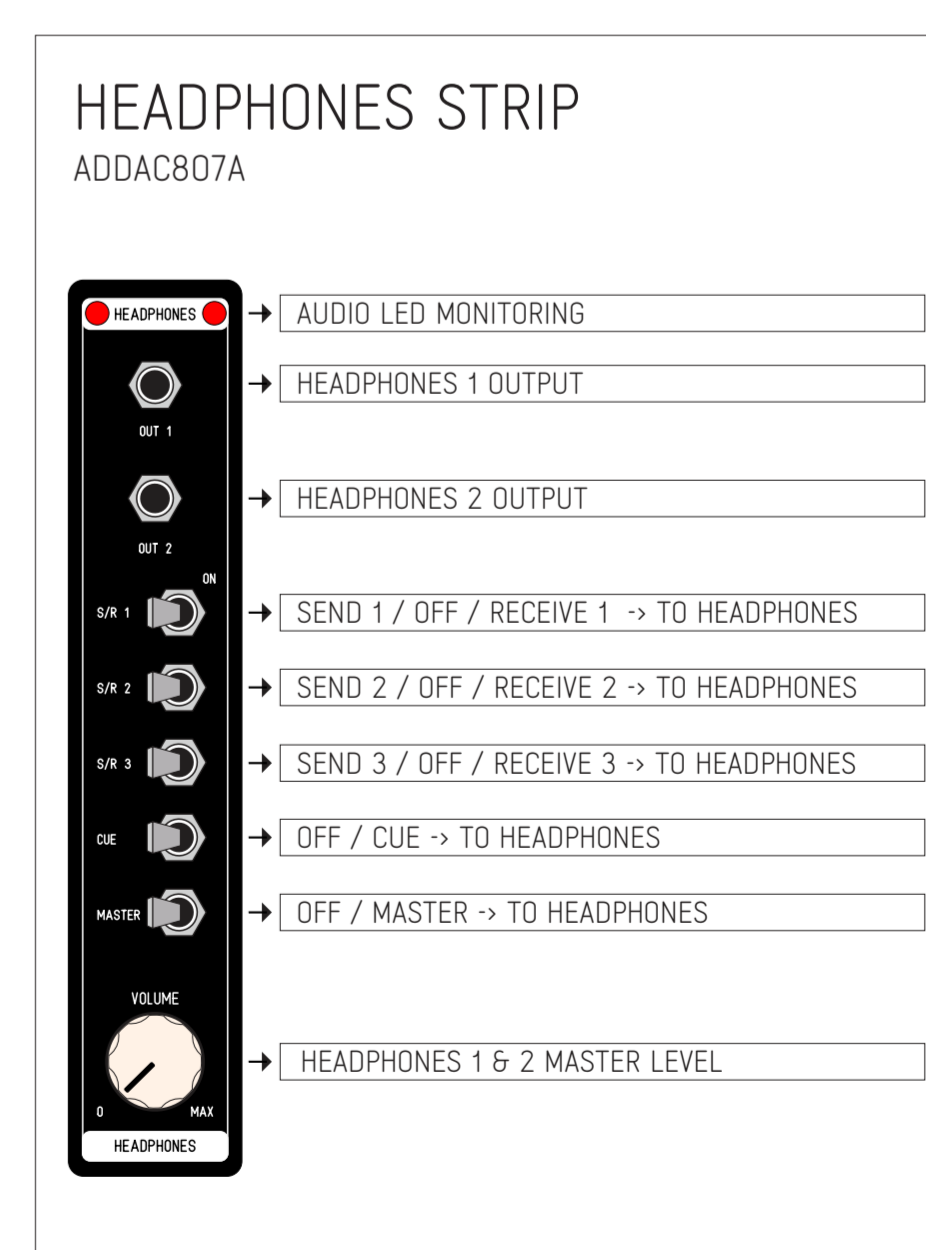

ADDAC807A & ADDAC807B SIGNAL FLOW

ADDAC807A

ADDAC807B

CHANNEL DETAILS

SENDS & RETURNS

MASTER STRIPS

HEADPHONES

ATTENUVERTERS OPERATION