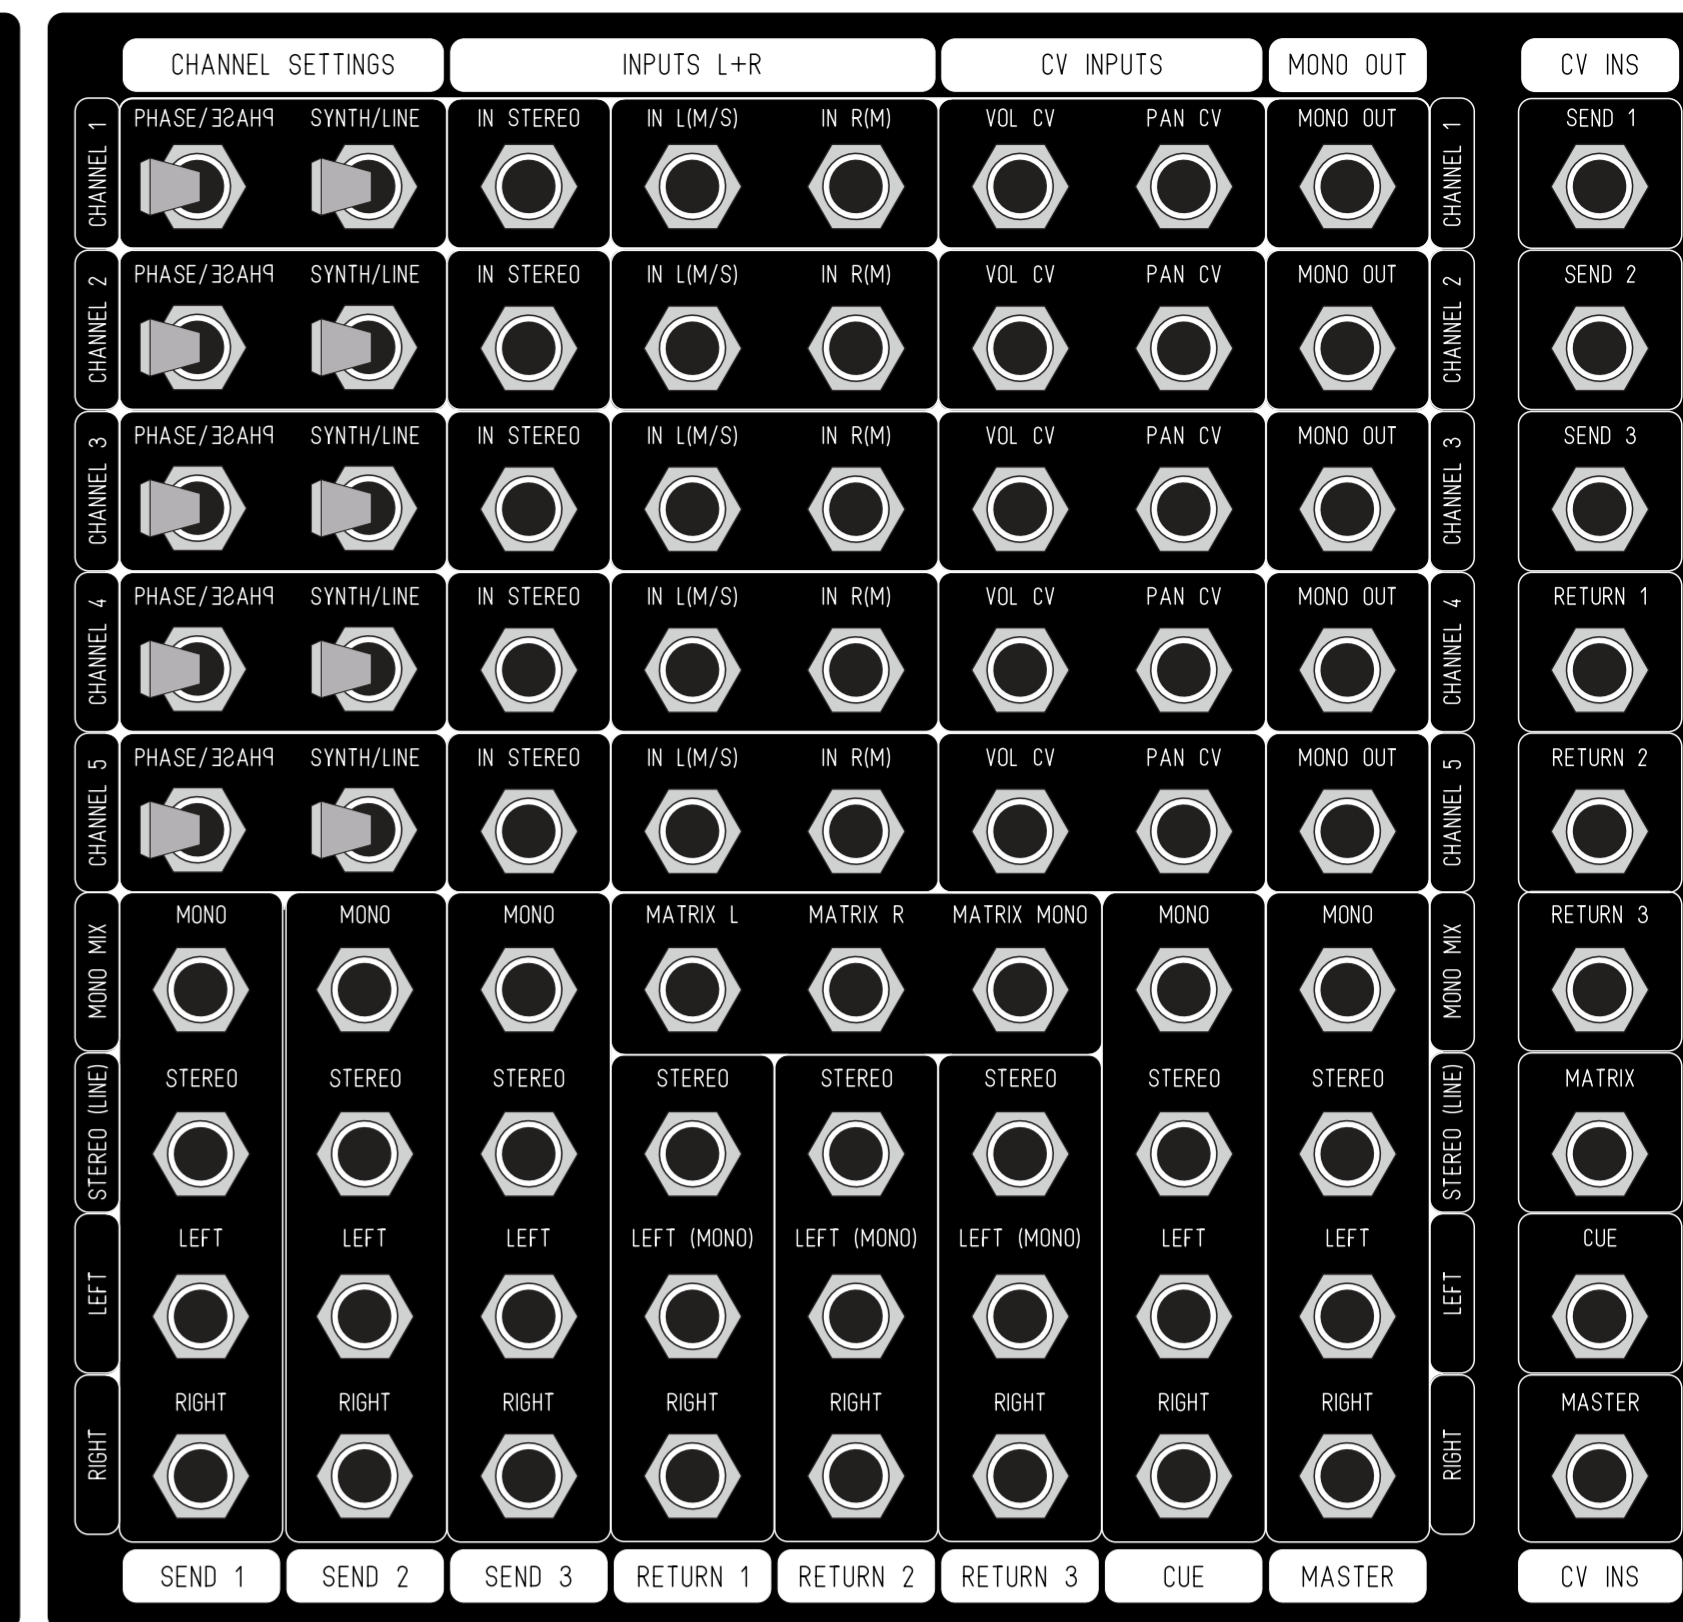

ADDAC807A & ADDAC807B SIGNAL FLOW

ADDAC807A

ADDAC807B

CHANNEL DETAILS

SENDS & RETURNS

MASTER STRIPS

HEADPHONES

ATTENUVERTERS OPERATION