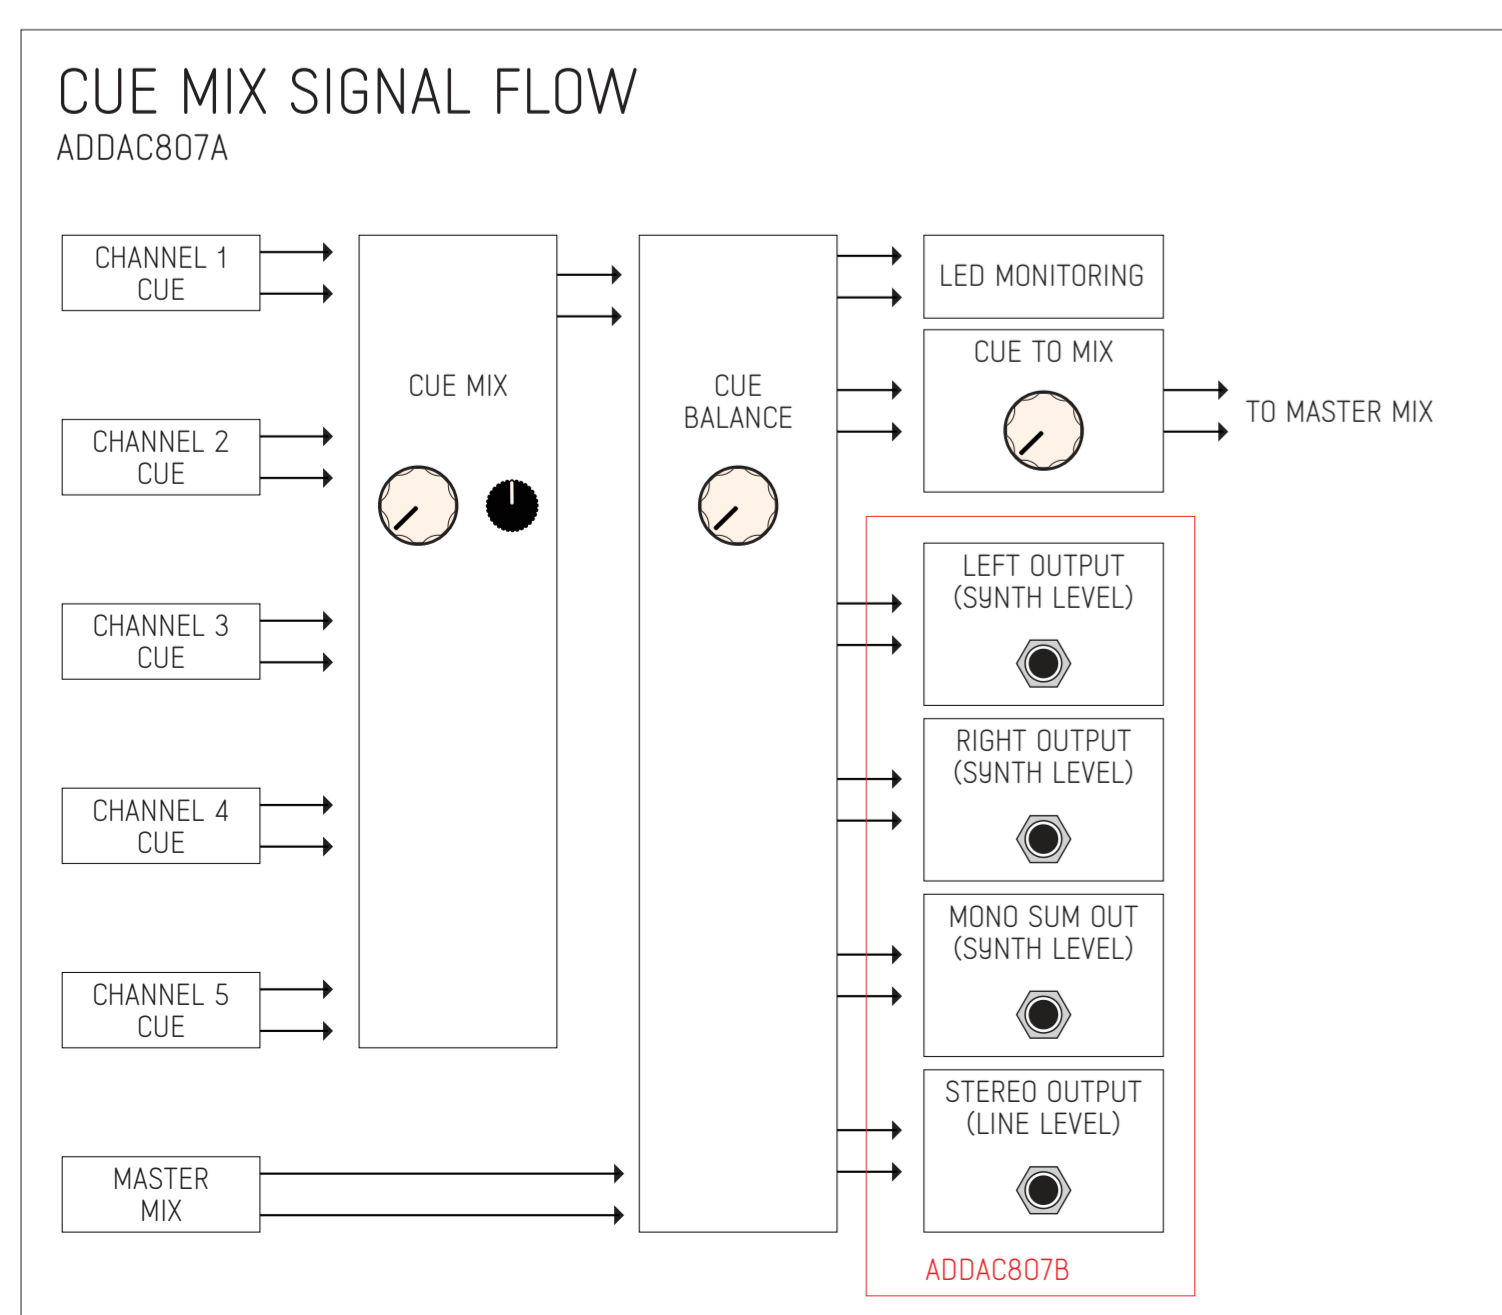

ADDAC807A & ADDAC807B SIGNAL FLOW

ADDAC807A

ADDAC807B

CHANNEL DETAILS

SENDS & RETURNS

MASTER STRIPS

HEADPHONES

ATTENUVERTERS OPERATION