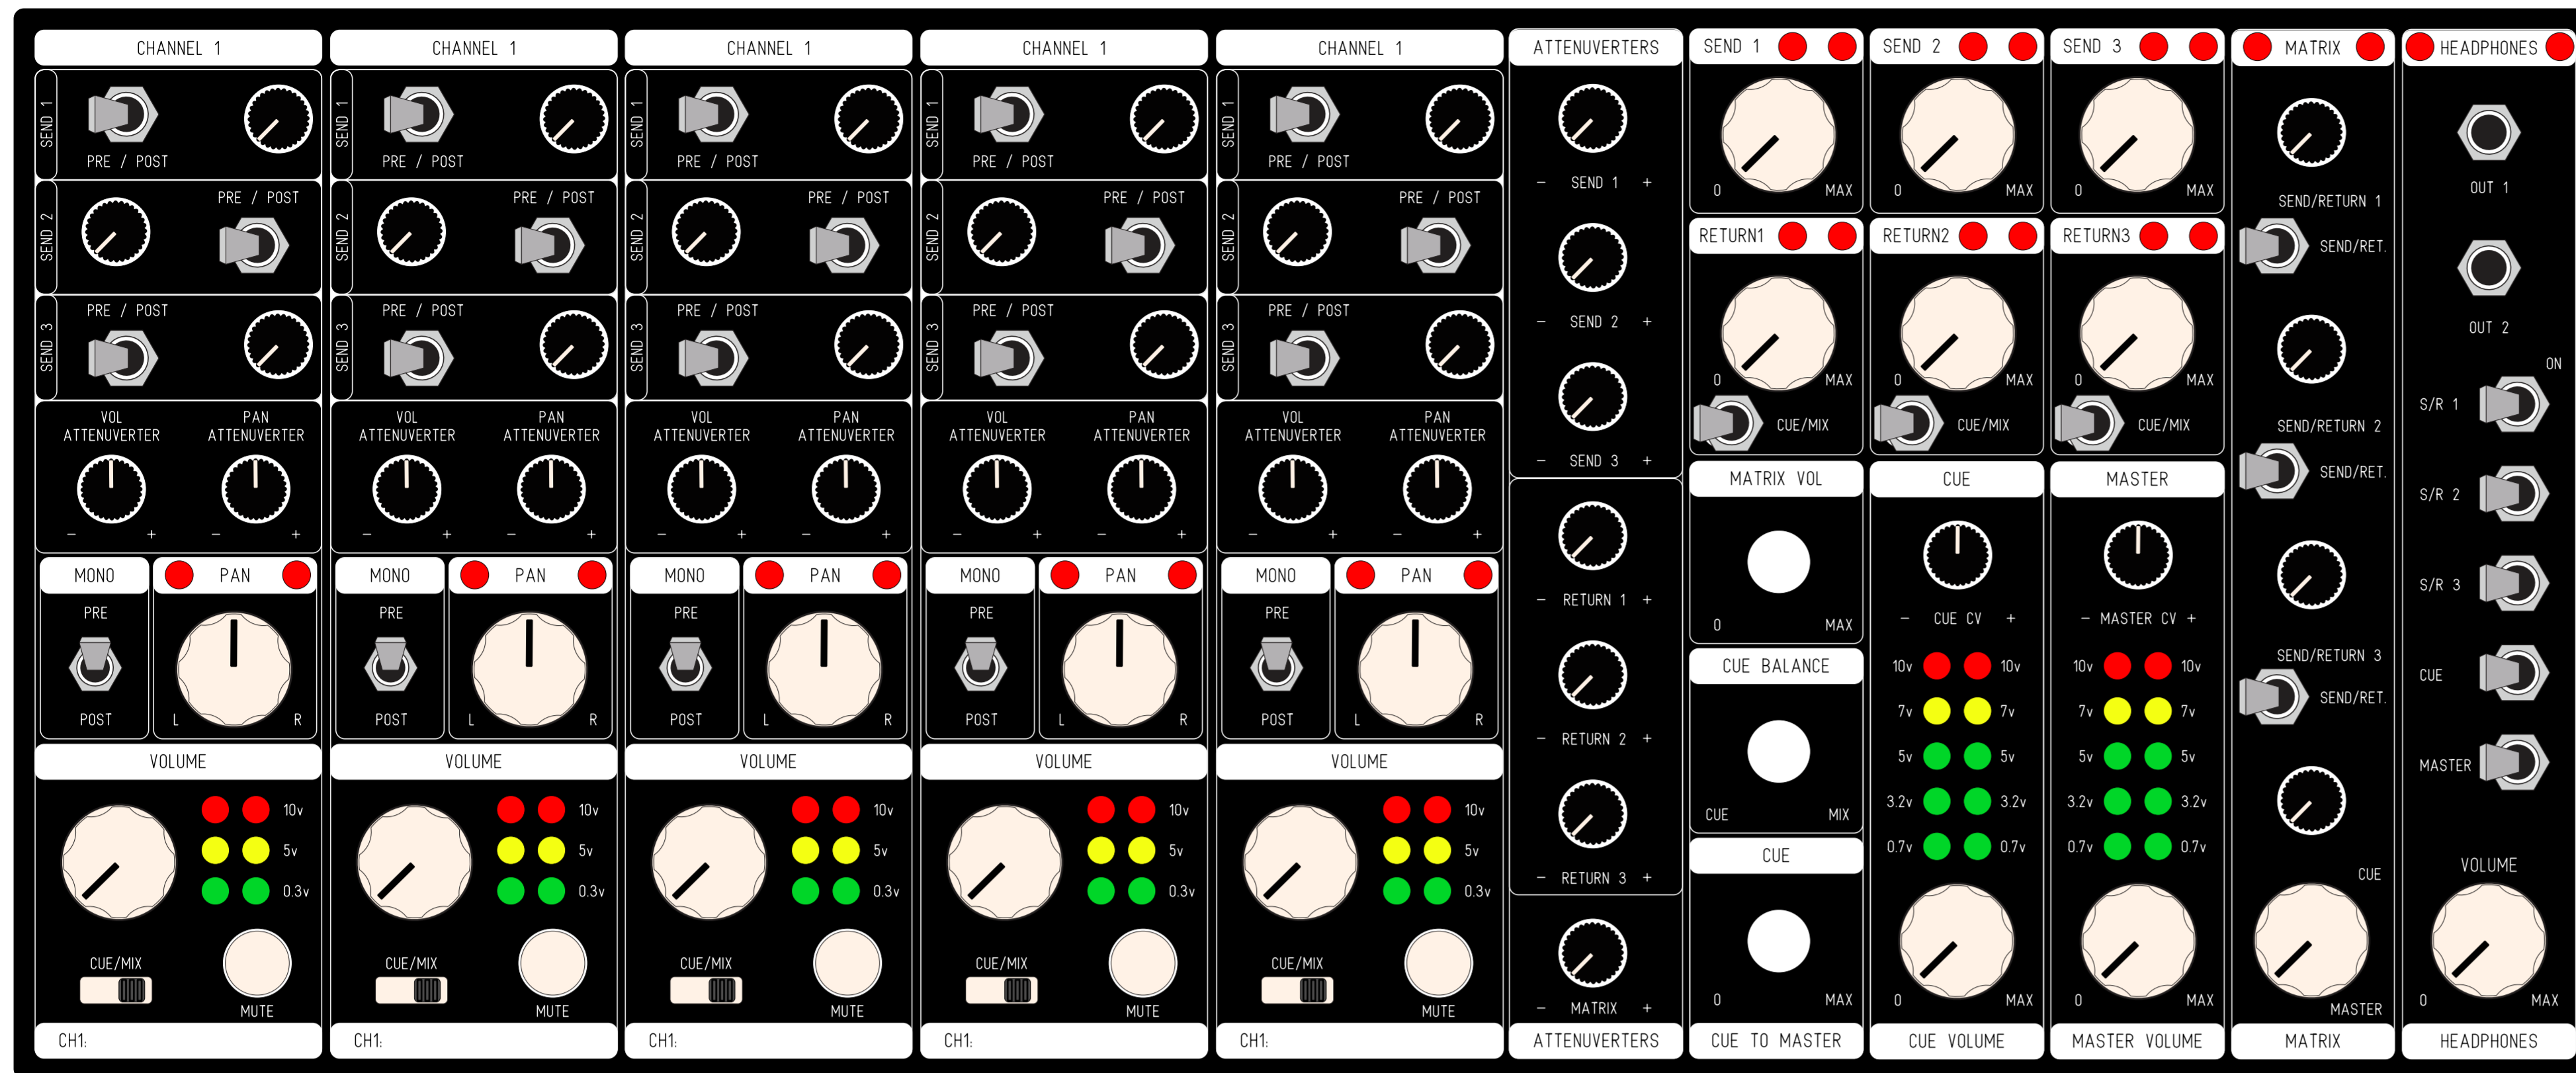

ADDAC807A & ADDAC807B SIGNAL FLOW

ADDAC807A

ADDAC807B

CHANNEL DETAILS

SENDS & RETURNS

MASTER STRIPS

HEADPHONES

ATTENUVERTERS OPERATION