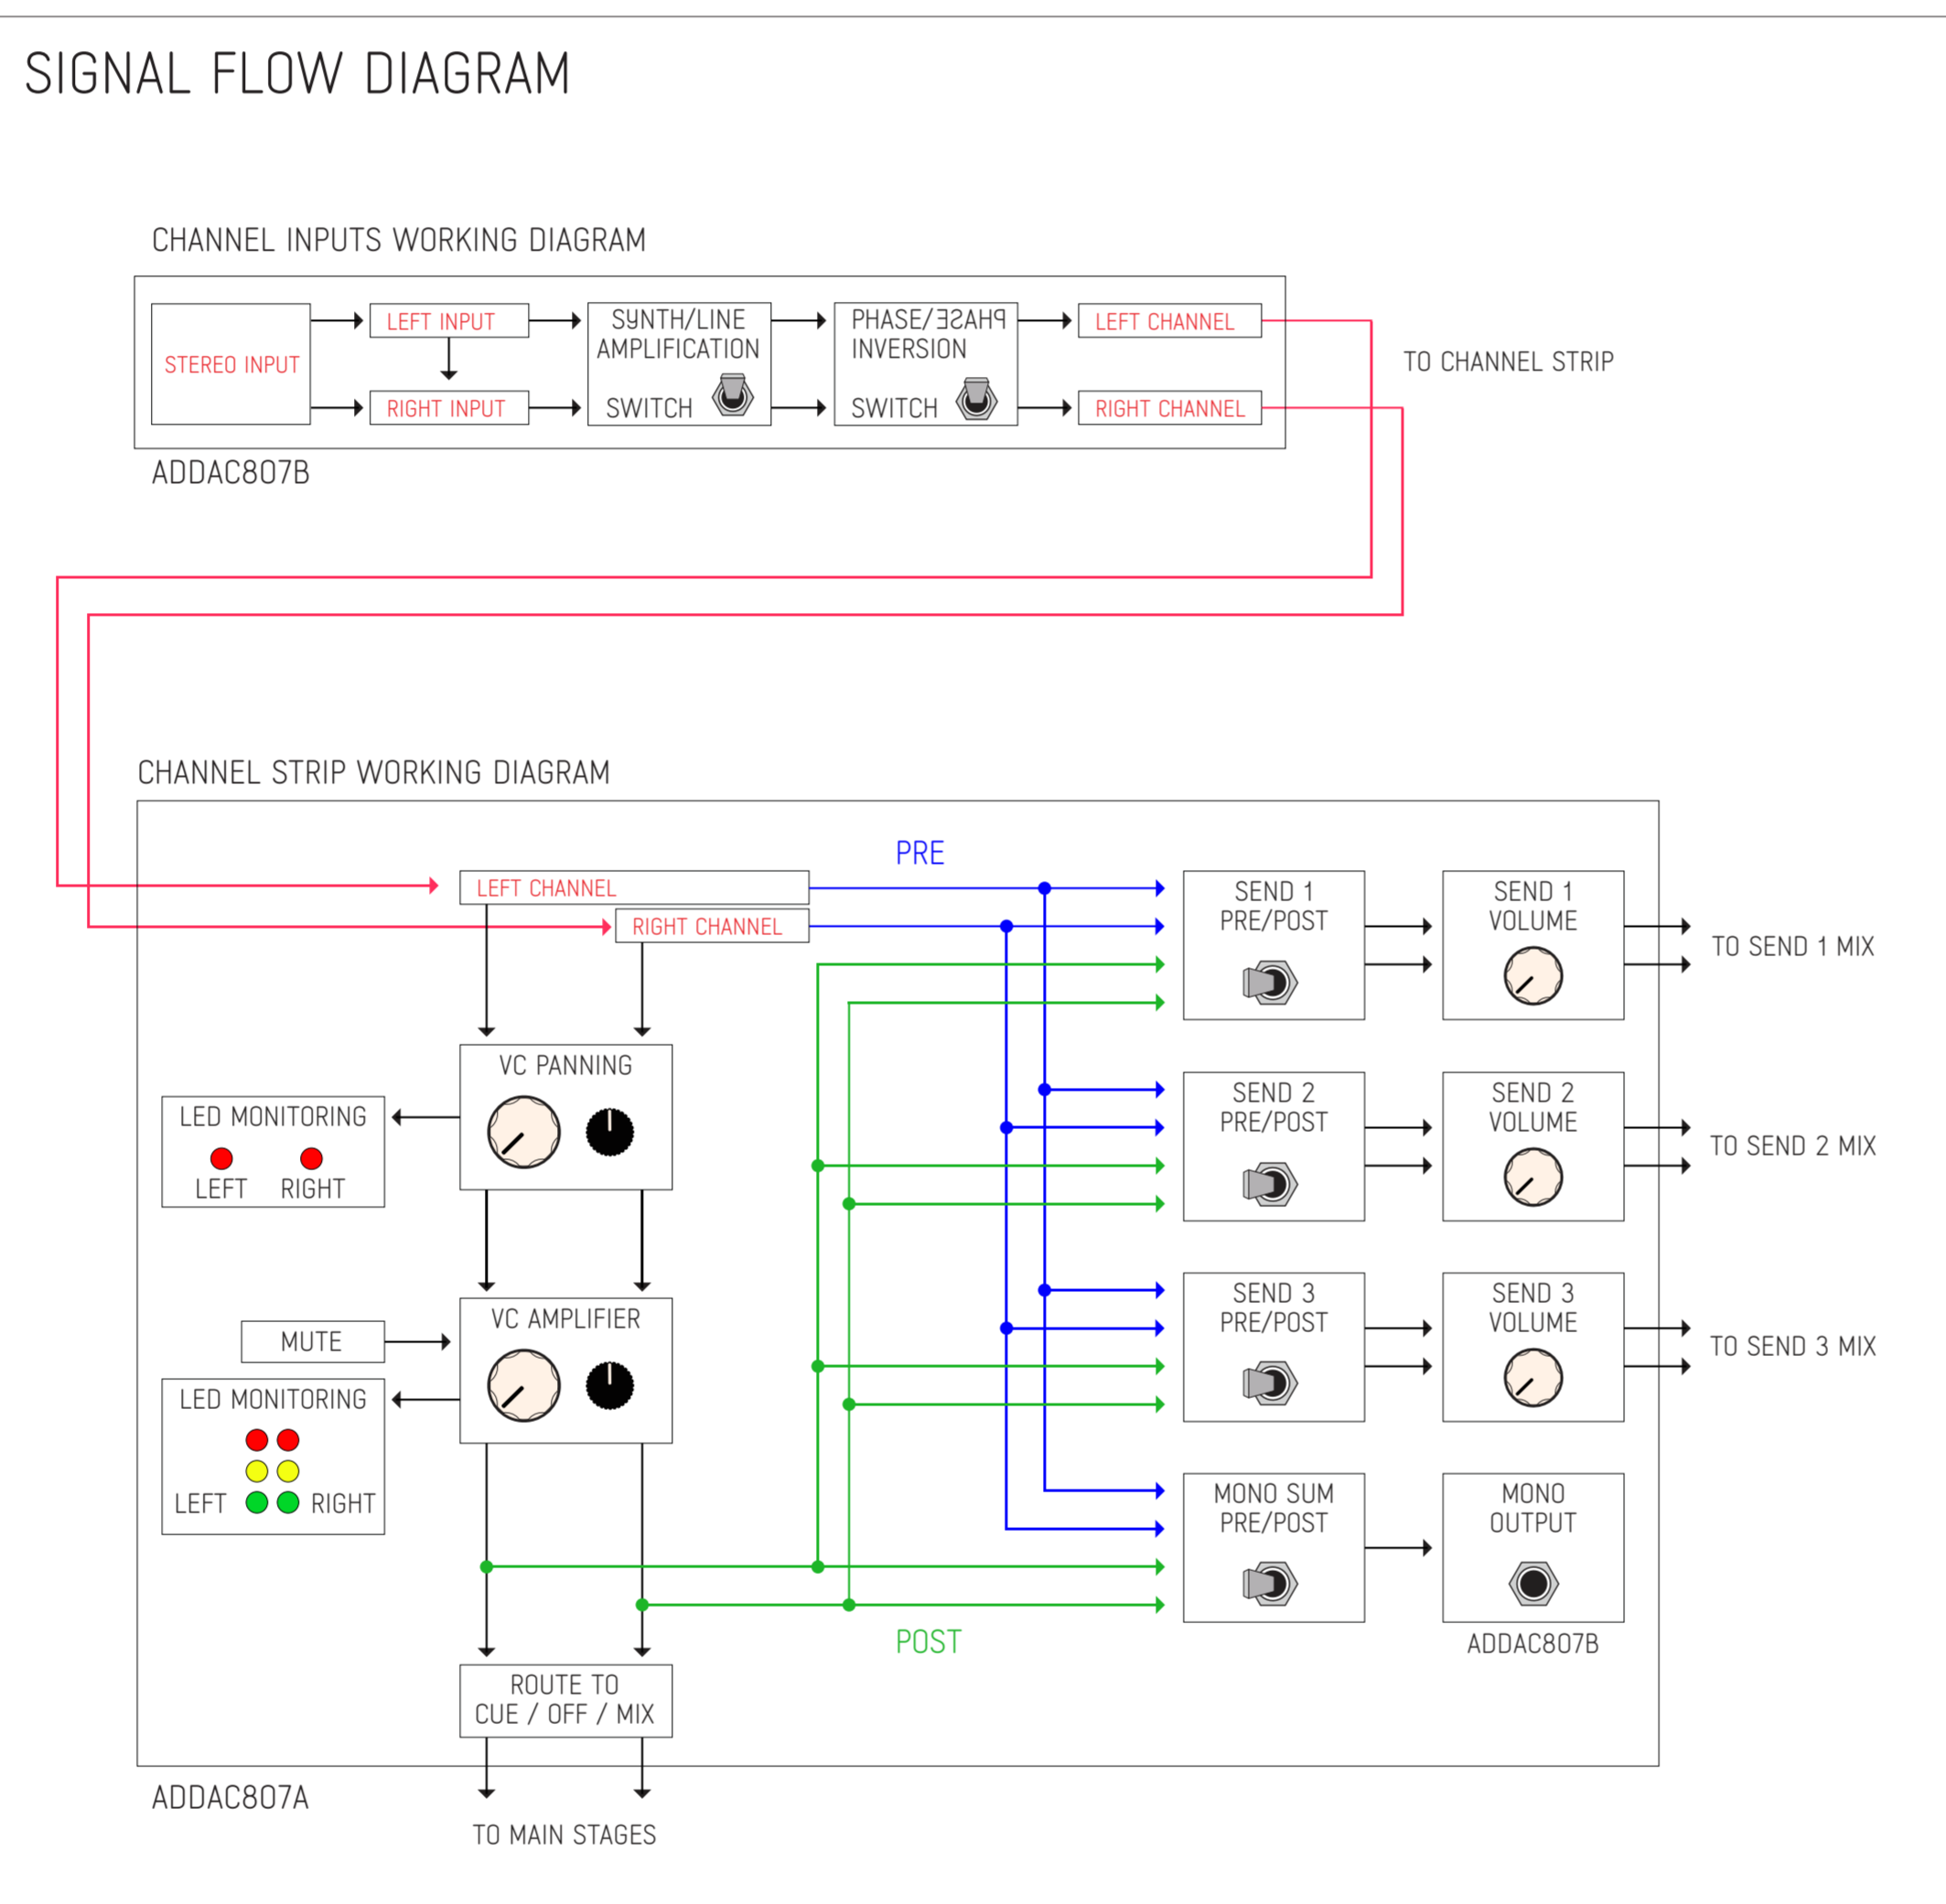

ADDAC807A & ADDAC807B SIGNAL FLOW

ADDAC807A

ADDAC807B

CHANNEL DETAILS

SENDS & RETURNS

MASTER STRIPS

HEADPHONES

ATTENUVERTERS OPERATION