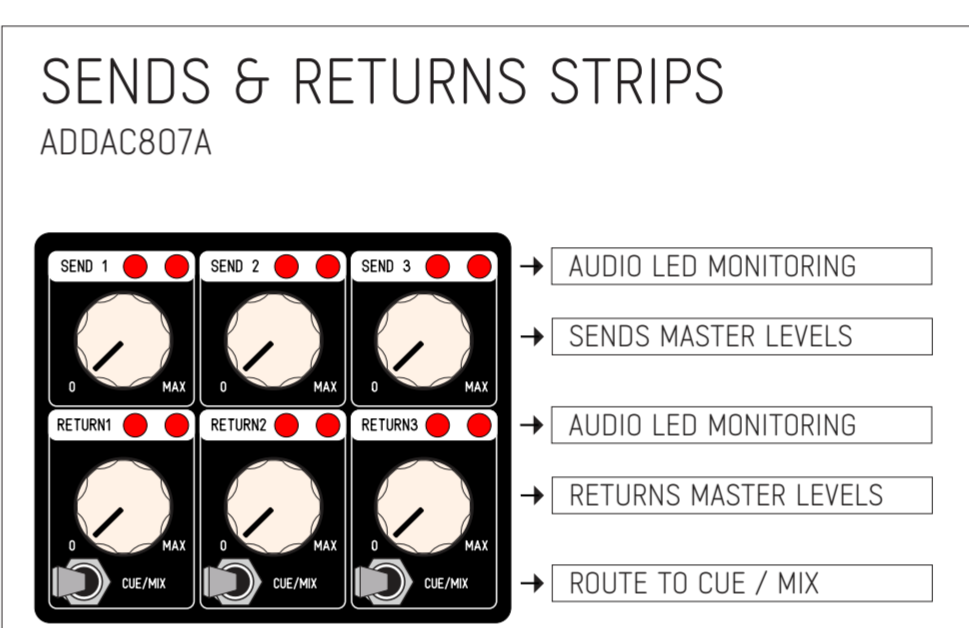

ADDAC807A & ADDAC807B SIGNAL FLOW

ADDAC807A

ADDAC807B

CHANNEL DETAILS

SENDS & RETURNS

MASTER STRIPS

HEADPHONES

ATTENUVERTERS OPERATION