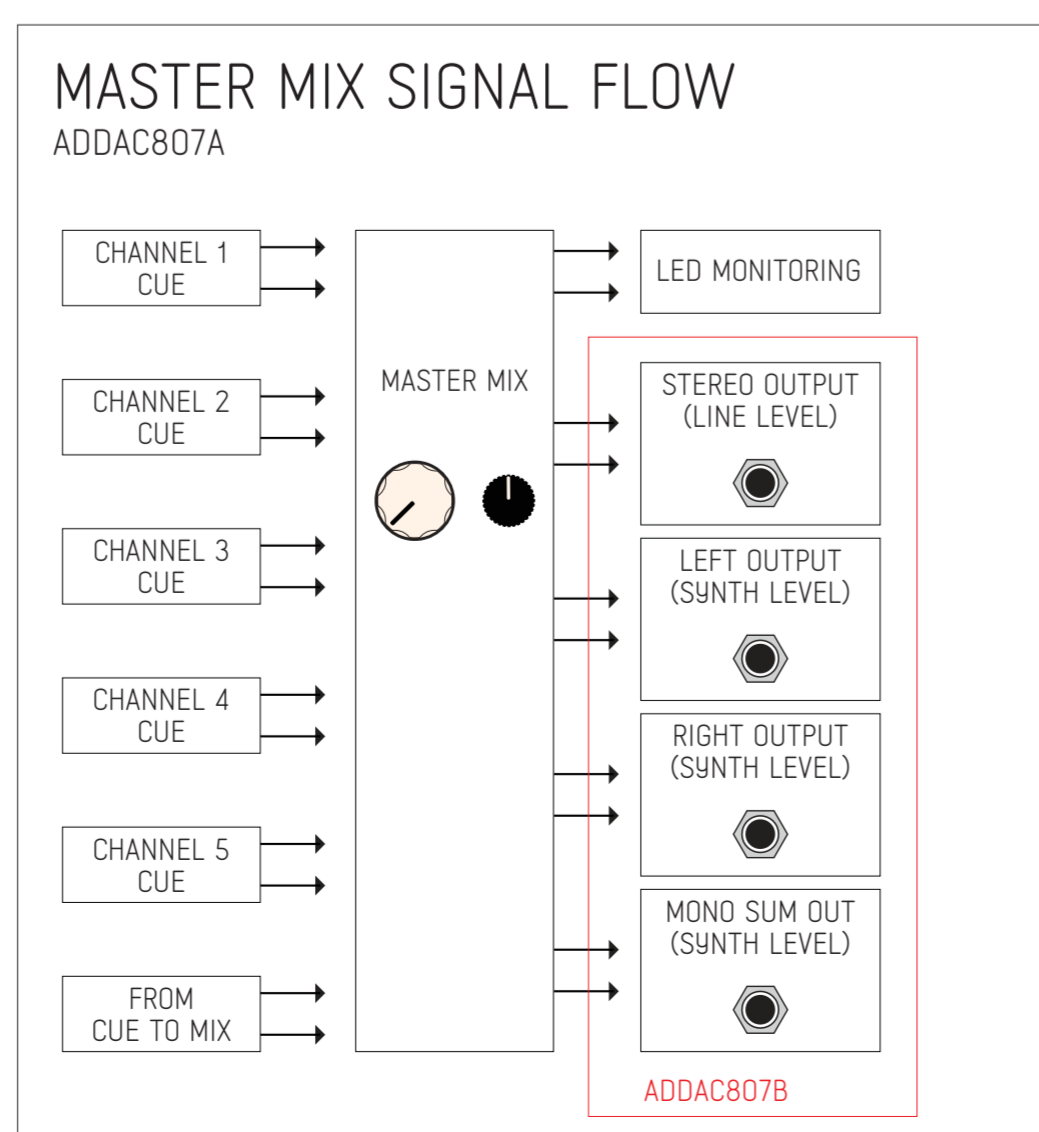

ADDAC807A & ADDAC807B SIGNAL FLOW

ADDAC807A

ADDAC807B

CHANNEL DETAILS

SENDS & RETURNS

MASTER STRIPS

HEADPHONES

ATTENUVERTERS OPERATION